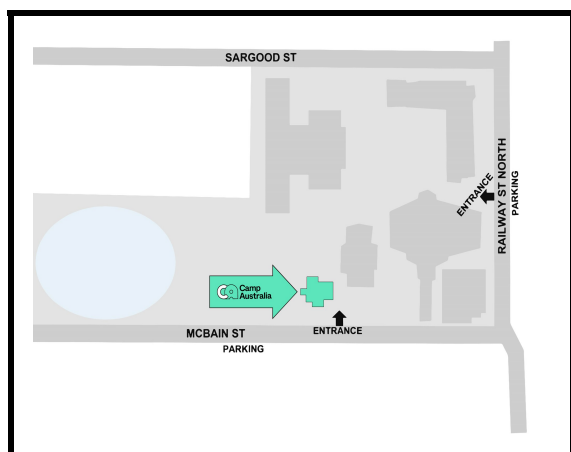

Pupil Free Day

Date: 07-Jun-2024

Time: 07:00 to 18:00

Location:

The Before and After School Care Room at St Mary's Primary School - Altona

Fees:

\$61.22

\$6.85 after max. CCS*